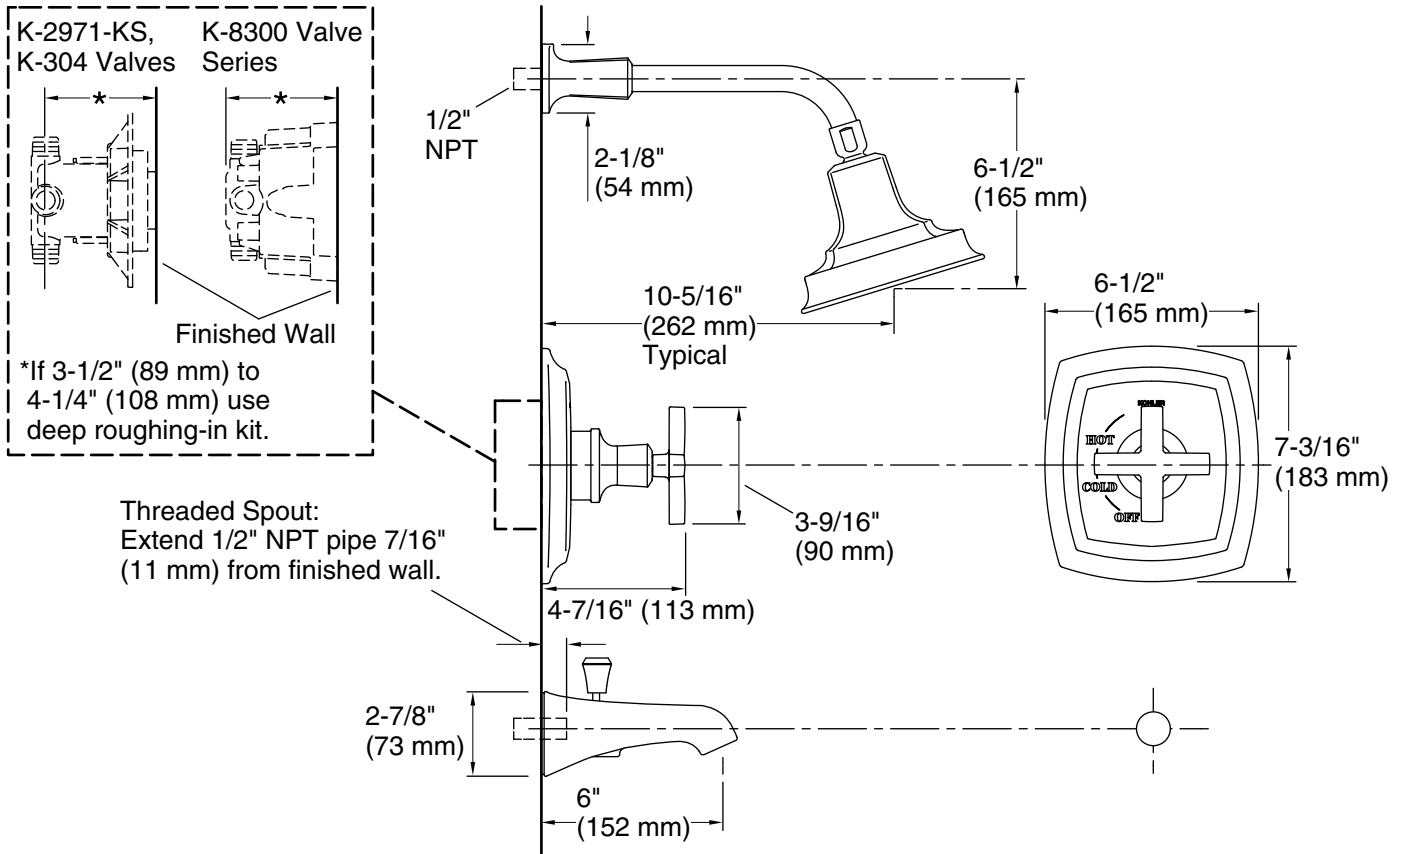

Technical Information

All product dimensions are nominal.

Drain included: No

Showerhead/Body Spray:

Rated maximum flow: 2.5 gal/min (9.5 l/min)

Pressure: 80 psi (5.5 bar)

Notes

Install the product according to the installation guide.

NOTICE: Risk of product damage. Long screws, for installing trim, can damage the K-2971-KS valve. Consult the trim installation guide to verify if the thin wall installation kit (88526) is needed.

Install straight pipe or tube drop of 7" (178 mm) to 18" (457 mm) with single elbow between the valve and wall-mount spout.